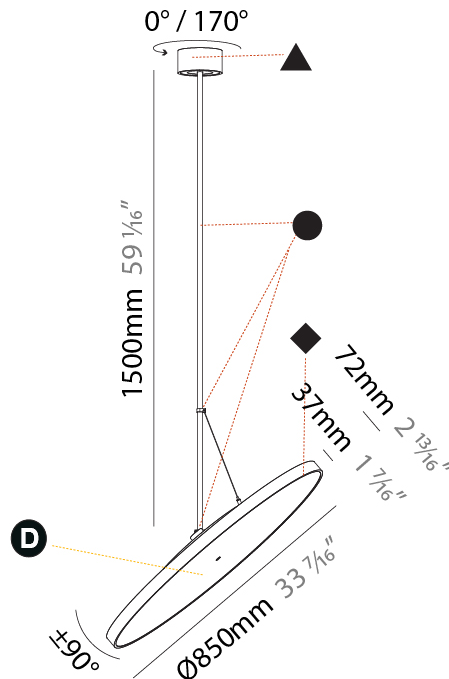

GENERAL

Series: Sign Diva Flex
Subseries: Sign Diva Flex
Partner: Prolicht
Division: Architectural
Installation: Suspension
Product Type: Pendant
Mounting Location: Ceiling
Light Distribution: Adjustable

PHYSICAL

Shape: Round
Diameter (mm): 850
Diameter (in): 33 7/16
Height (mm): 1620
Height (in): 63 3/4
Weight (kg): 2.007
Weight (lbs): 4.42
Diffuser: PMMA - Opal / Micro-Prism / Sparkling Secret / Vintage Industrial
Fixture Finish: SSR / BKV / CWI / CRY / HAB / UFT / ITA / RUA / FTG / MYG / LOD / PUS / FRO / FUP / KIA / POP / BLS / SPG / MEY / GOH / CHC / COM / ABZ / JAG / OBR / MOS / ROR
Fixture Material: PMMA / Extruded Aluminum / Steel

ELECTRICAL

Lamp Type: LED (Zhaga Standard)
Input Wattage (W): 96.8
Total Output Wattage (W): 76.8
Dimming: Tri-Mode (Non-Dimming and Phase Dimming (120Vac only) and 0-10V Dimming)
Driver Included: Yes
Driver Location: Integrated
Driver Type: Constant Current - Universal
Driver Class: Class 2
Input Voltage (V): 120 - 277
Constant Current (MA): 600

LED

Color Temperature (°K): 2700 / 3000 / 3500 / 4000
Max. Delivered Lumen (lm): 9094 / 9806 / 11375 / 11617
Nominal Lumen (lm): 10753 / 11596 / 13461 / 13736
CRI: >90 CRI
Lamp Life (hrs): 50000

OPTICAL

Adjustability: Rotational 170°; Tilt 90°

RATINGS AND CERTIFICATIONS

Certified By: Certified for North American Standards
IP rating: IP20