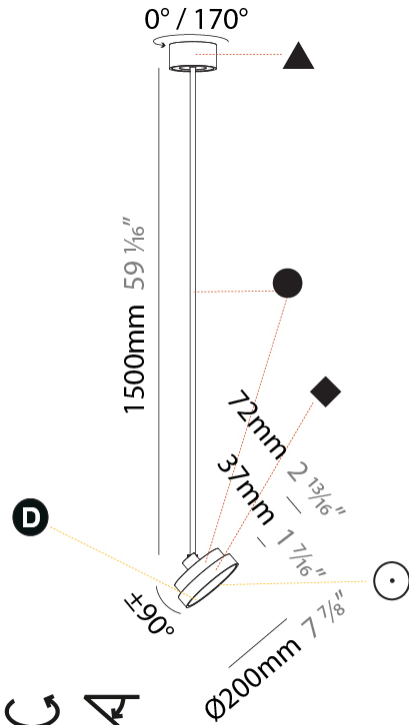

GENERAL

Series: Sign Diva Flex
Subseries: Sign Diva Flex
Partner: Prolicht
Division: Architectural
Installation: Suspension
Product Type: Pendant
Mounting Location: Ceiling
Light Distribution: Adjustable

PHYSICAL

Shape: Round
Diameter (mm): 200
Diameter (in): 7 7/8
Height (mm): 1620
Height (in): 63 3/4
Weight (kg): 2.007
Weight (lbs): 4.42
Diffuser: PMMA - Opal / Micro-Prism / Sparkling Secret / Vintage Industrial
Fixture Finish: SSR / BKV / CWI / CRY / HAB / UFT / ITA / RUA / FTG / MYG / LOD / PUS / FRO / FUP / KIA / POP / BLS / SPG / MEY / GOH / CHC / COM / ABZ / JAG / OBR / MOS / ROR
Fixture Material: PMMA / Extruded Aluminum / Steel

ELECTRICAL

Lamp Type: LED (Zhaga Standard)
Input Wattage (W): 12.1
Total Output Wattage (W): 11
Dimming: Tri-Mode (Non-Dimming and Phase Dimming (120Vac only) and 0-10V Dimming)
Driver Included: Yes
Driver Location: Integrated
Driver Type: Constant Current - Universal
Driver Class: Class 2
Input Voltage (V): 120 - 277
Constant Current (MA): 350

LED

Color Temperature (°K): 2700 / 3000 / 3500 / 4000
Max. Delivered Lumen (lm): 836 / 895 / 902 / 921
Nominal Lumen (lm): 1280 / 1370 / 1382 / 1410
CRI: >90 CRI
Lamp Life (hrs): 50000

OPTICAL

Adjustability: Rotational 170°; Tilt 90°

RATINGS AND CERTIFICATIONS

Certified By: Certified for North American Standards
IP rating: IP20