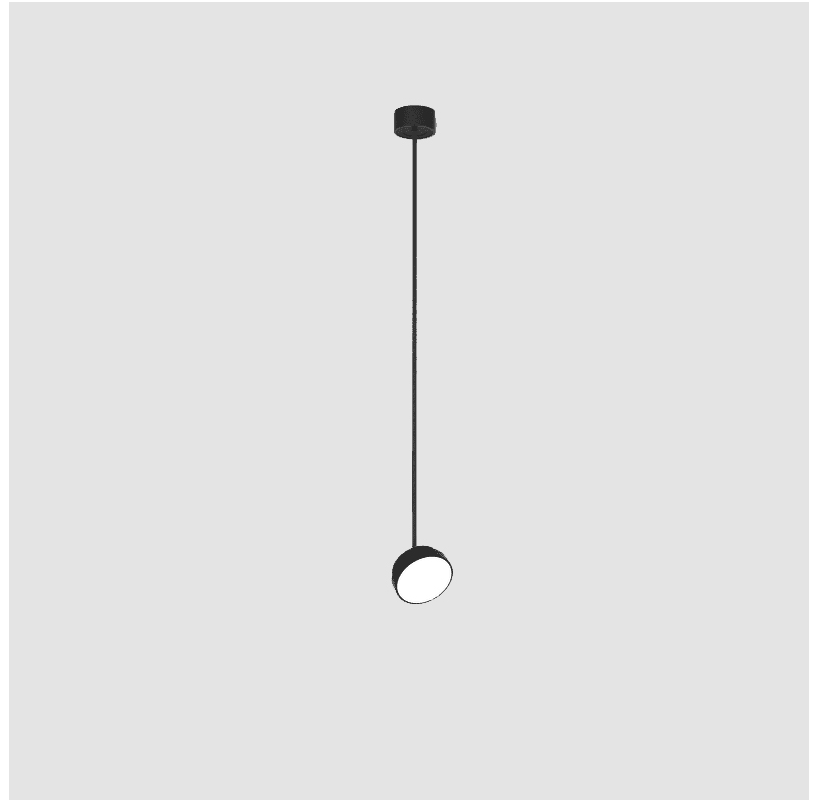

GENERAL

Series: Sign Diva Flex
Subseries: Sign Diva Flex
Partner: Prolicht
Division: Architectural
Installation: Suspension
Product Type: Pendant
Mounting Location: Ceiling
Light Distribution: Adjustable

PHYSICAL

Shape: Round
Diameter (mm): 200
Diameter (in): 7 7/8
Height (mm): 1620
Height (in): 63 3/4
Weight (kg): 2.007
Weight (lbs): 4.42
Diffuser: PMMA - Opal / Micro-Prism / Sparkling Secret / Vintage Industrial
Fixture Finish: SSR / BKV / CWI / CRY / HAB / UFT / ITA / RUA / FTG / MYG / LOD / PUS / FRO / FUP / KIA / POP / BLS / SPG / MEY / GOH / CHC / COM / ABZ / JAG / OBR / MOS / ROR
Fixture Material: PMMA / Extruded Aluminum / Steel

ELECTRICAL

Lamp Type: LED (Zhaga Standard)
Input Wattage (W): 12.1
Total Output Wattage (W): 11
Dimming: Tri-Mode (Non-Dimming and Phase Dimming (120Vac only) and 0-10V Dimming)
Driver Included: Yes
Driver Location: Integrated
Driver Type: Constant Current - Universal
Driver Class: Class 2
Input Voltage (V): 120 - 277
Constant Current (MA): 350

LED

Color Temperature (°K): 2700 / 3000 / 3500 / 4000
Max. Delivered Lumen (lm): 836 / 895 / 902 / 921
Nominal Lumen (lm): 1280 / 1370 / 1382 / 1410
CRI: >90 CRI
Lamp Life (hrs): 50000

OPTICAL

Adjustability: Rotational 170°; Tilt 90°

RATINGS AND CERTIFICATIONS

Certified By: Certified for North American Standards
IP rating: IP20